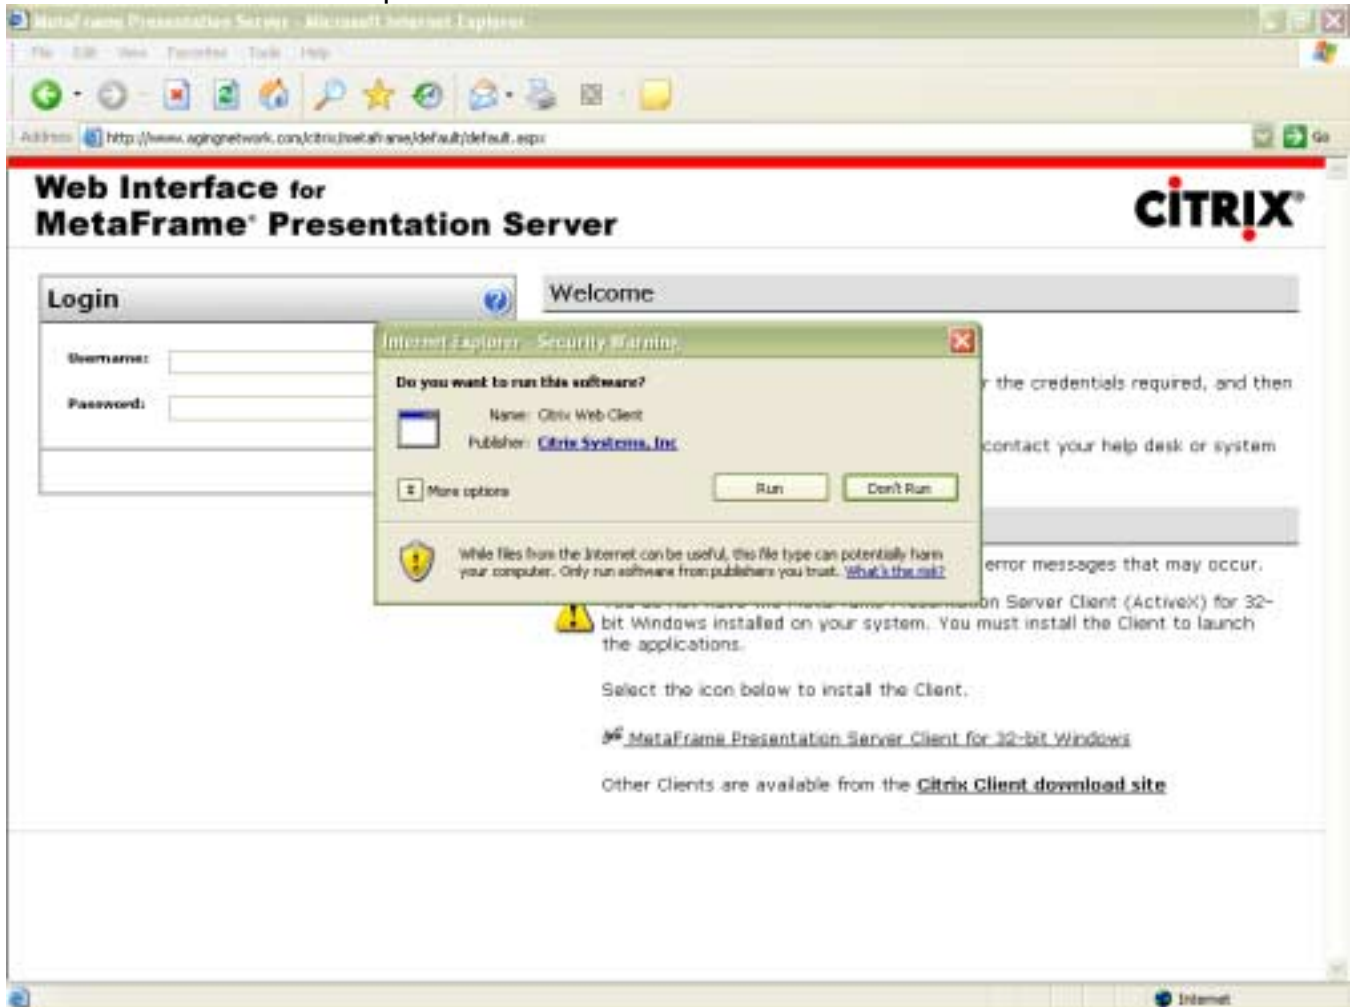

Type the following web address into your browser: <http://www.agingnetwork.com/>

Your screen will look like this:

Click on "AGINGNETWORK.COM LOGIN"

Your screen will look like this:

Click on the link for “MetaFrame Presentation Server Client for 32-bit Windows (you’ll find it under the Message Center on the lower right-hand side of your window.

When this window pops up:

Choose "Run"

When this screen comes up

Choose "Run" to install the Citrix client

When this screen comes up

Choose "Yes"

Next you will see this screen

Choose "Yes"