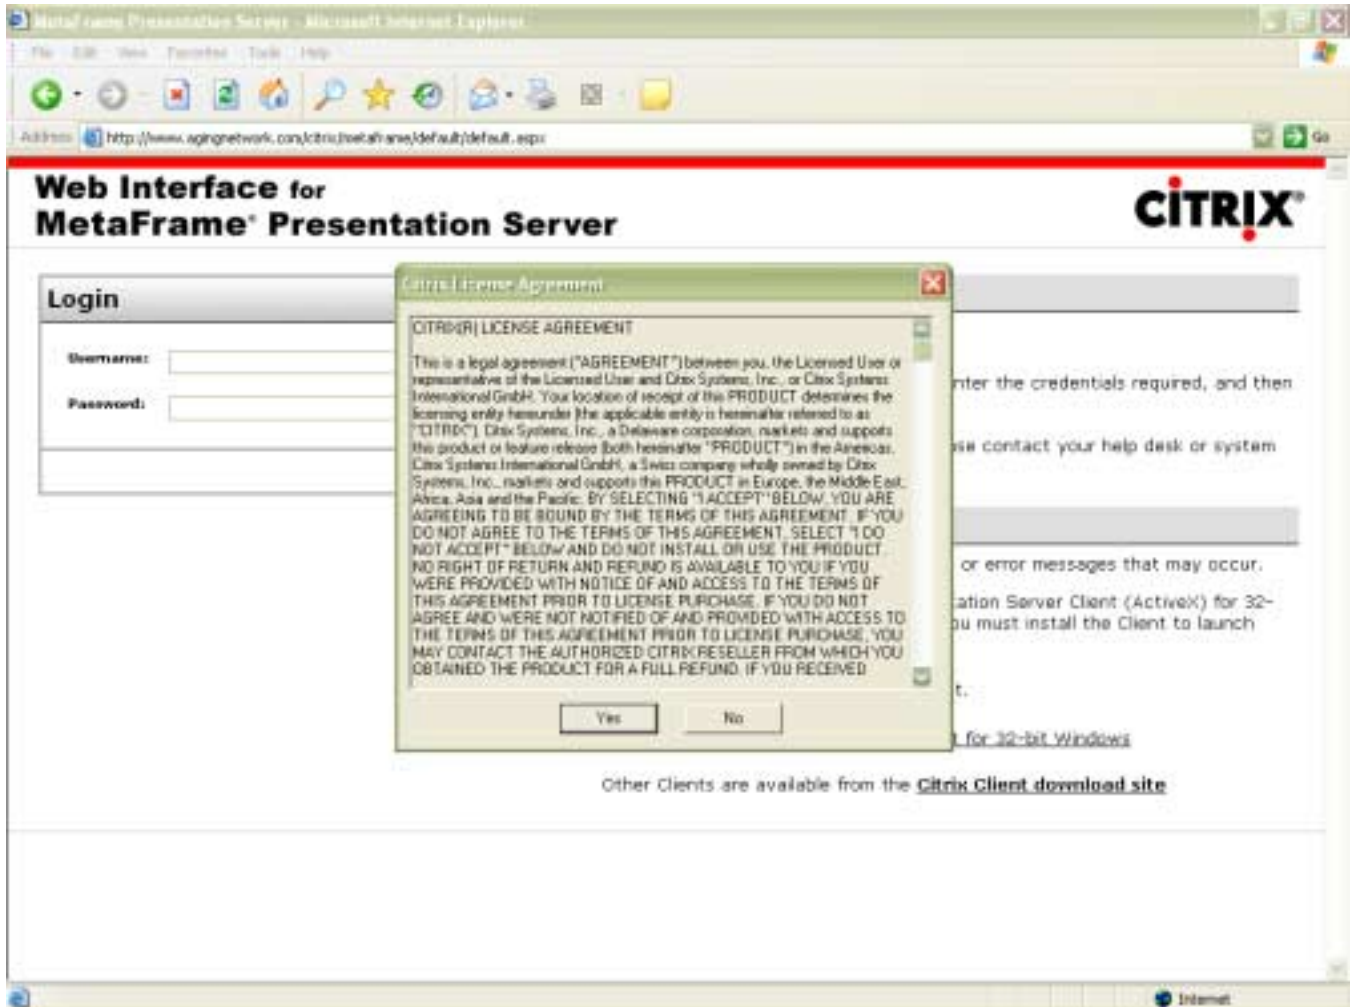

When this window pops up:

Choose "Run"

When this screen comes up

Choose "Run" to install the Citrix client

When this screen comes up

Choose "Yes"

Next you will see this screen

Choose "Yes"