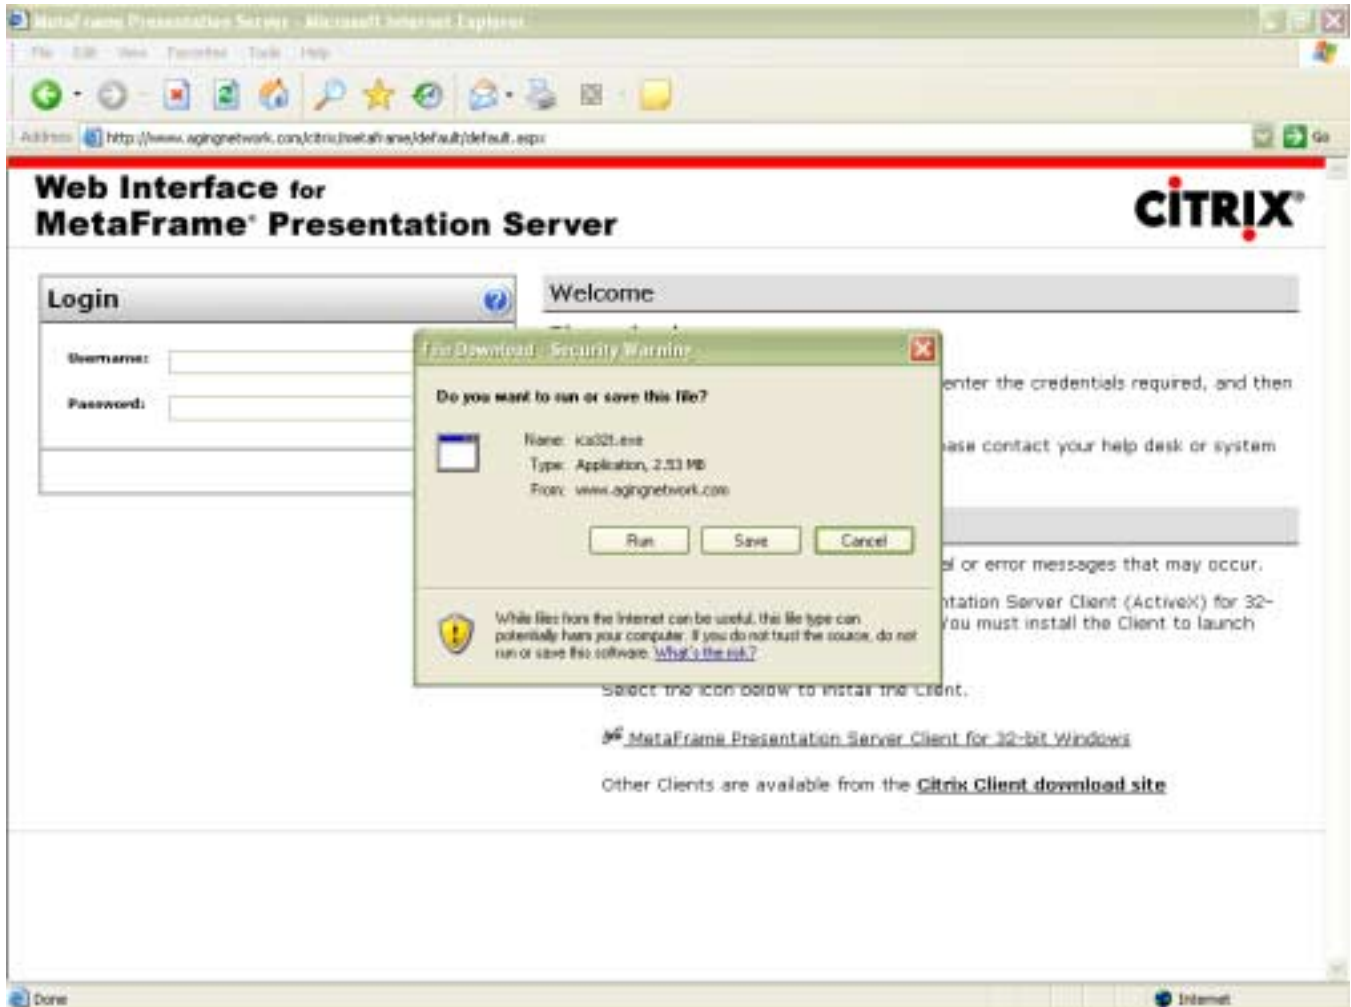

Type the following web address into your browser: <http://www.agingnetwork.com/>

Your screen will look like this:

Click on "AGINGNETWORK.COM LOGIN"

Your screen will look like this:

Click on the link for “MetaFrame Presentation Server Client for 32-bit Windows (you’ll find it under the Message Center on the lower right-hand side of your window.

When this window pops up:

Choose "Run"

When this screen comes up

Choose "Run" to install the Citrix client

When this screen comes up

Choose "Yes"

Next you will see this screen

Choose "Yes"