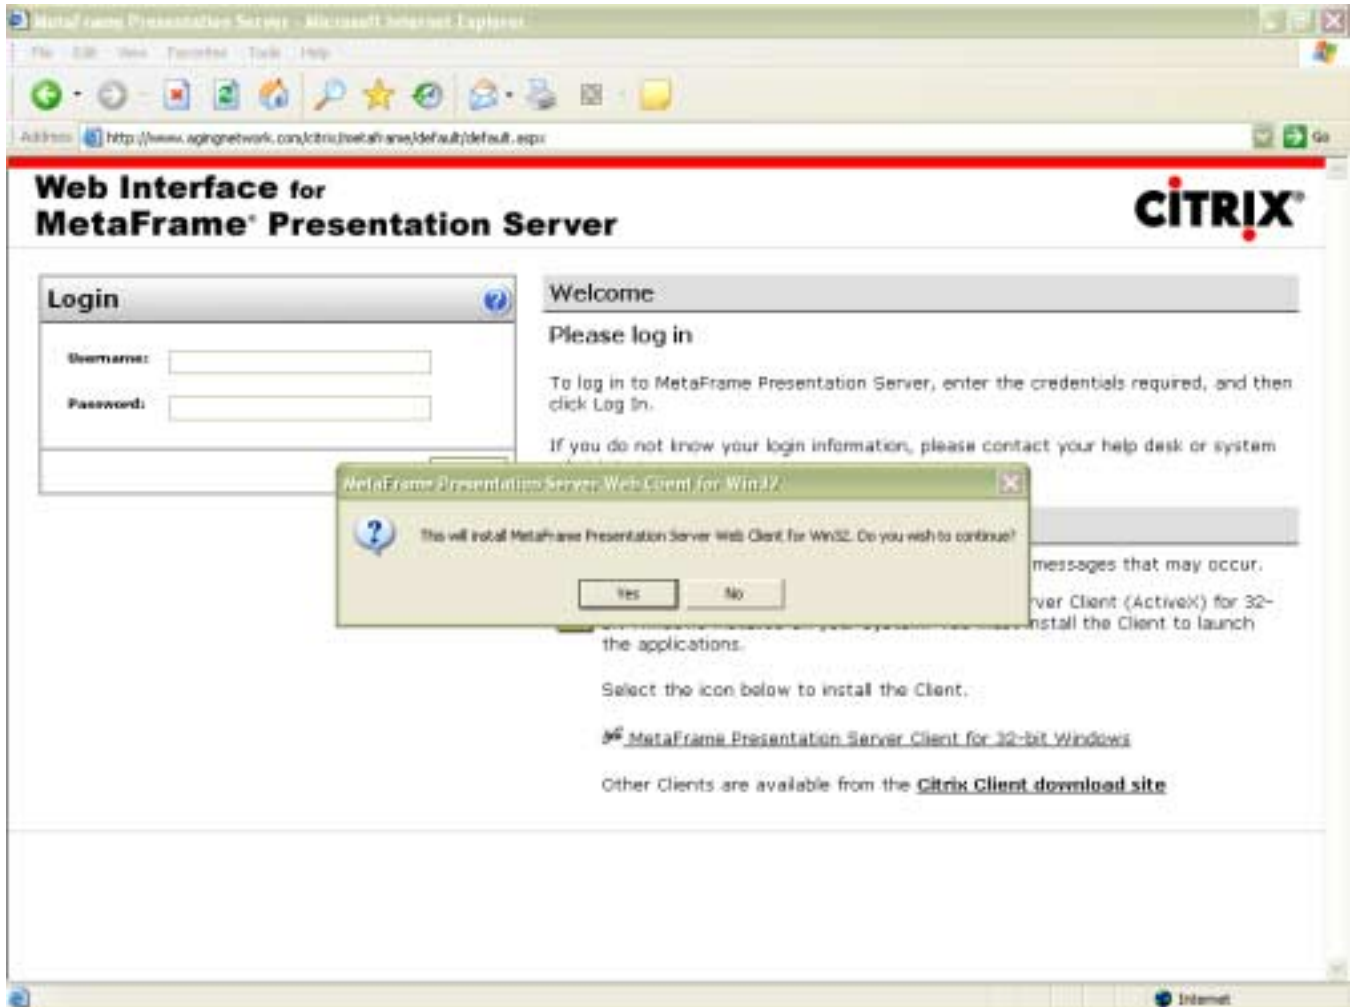

When this window pops up:

Choose "Run"

When this screen comes up

Choose "Run" to install the Citrix client

When this screen comes up

Choose "Yes"

Next you will see this screen

Choose "Yes"