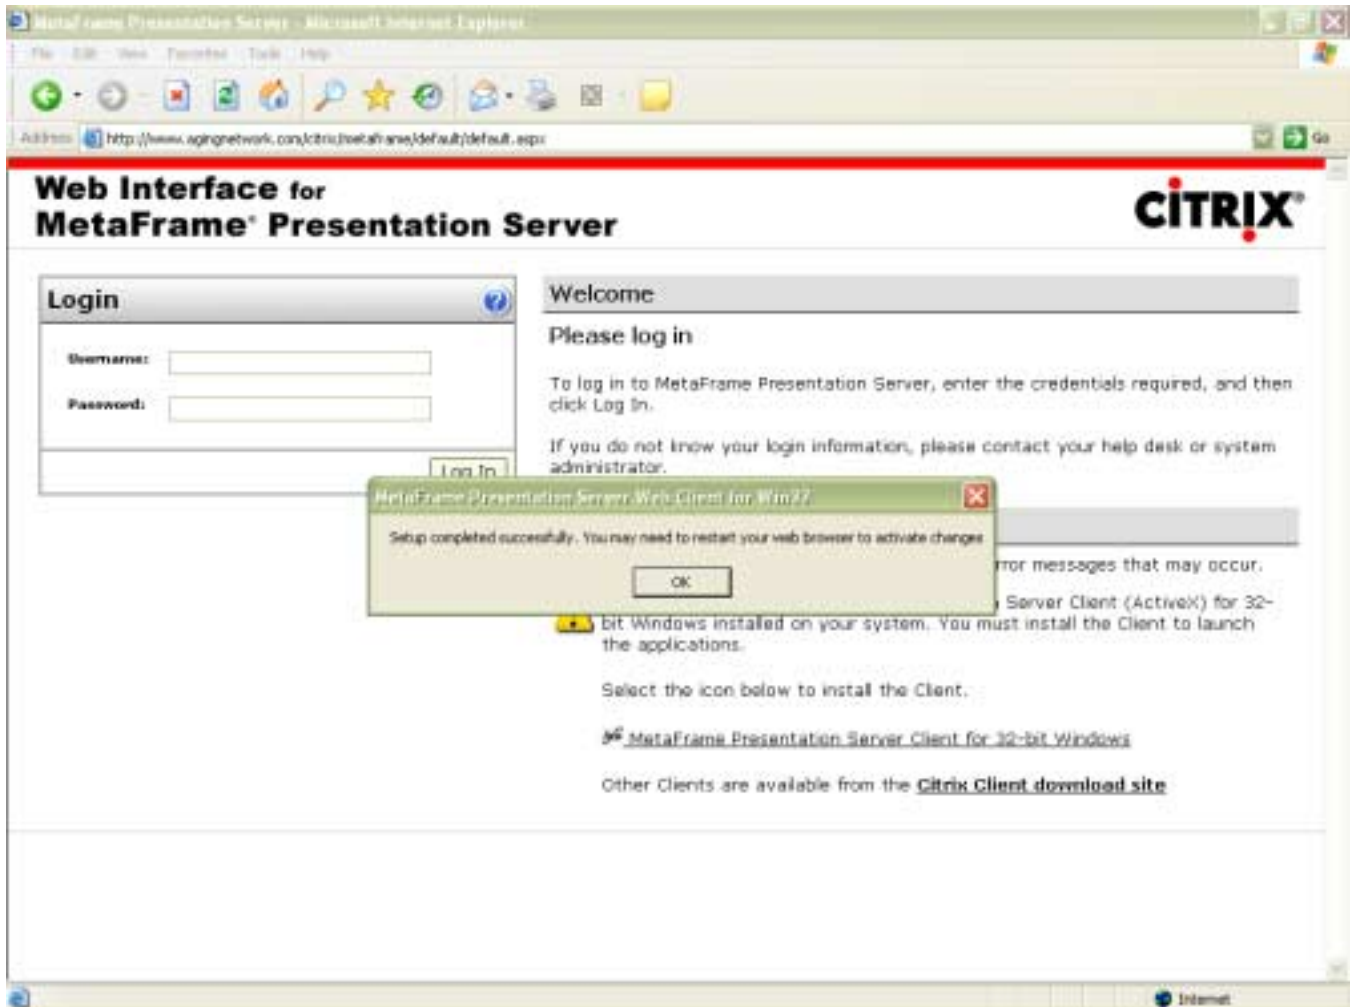

This will complete the installation. You should see this screen when the installation is complete:

Choose "Ok".

Close your Browser

Reopen your Browser

Go to www.aginetwork.com

Click on "agingnetwork.com Login"

You are now ready to log in.