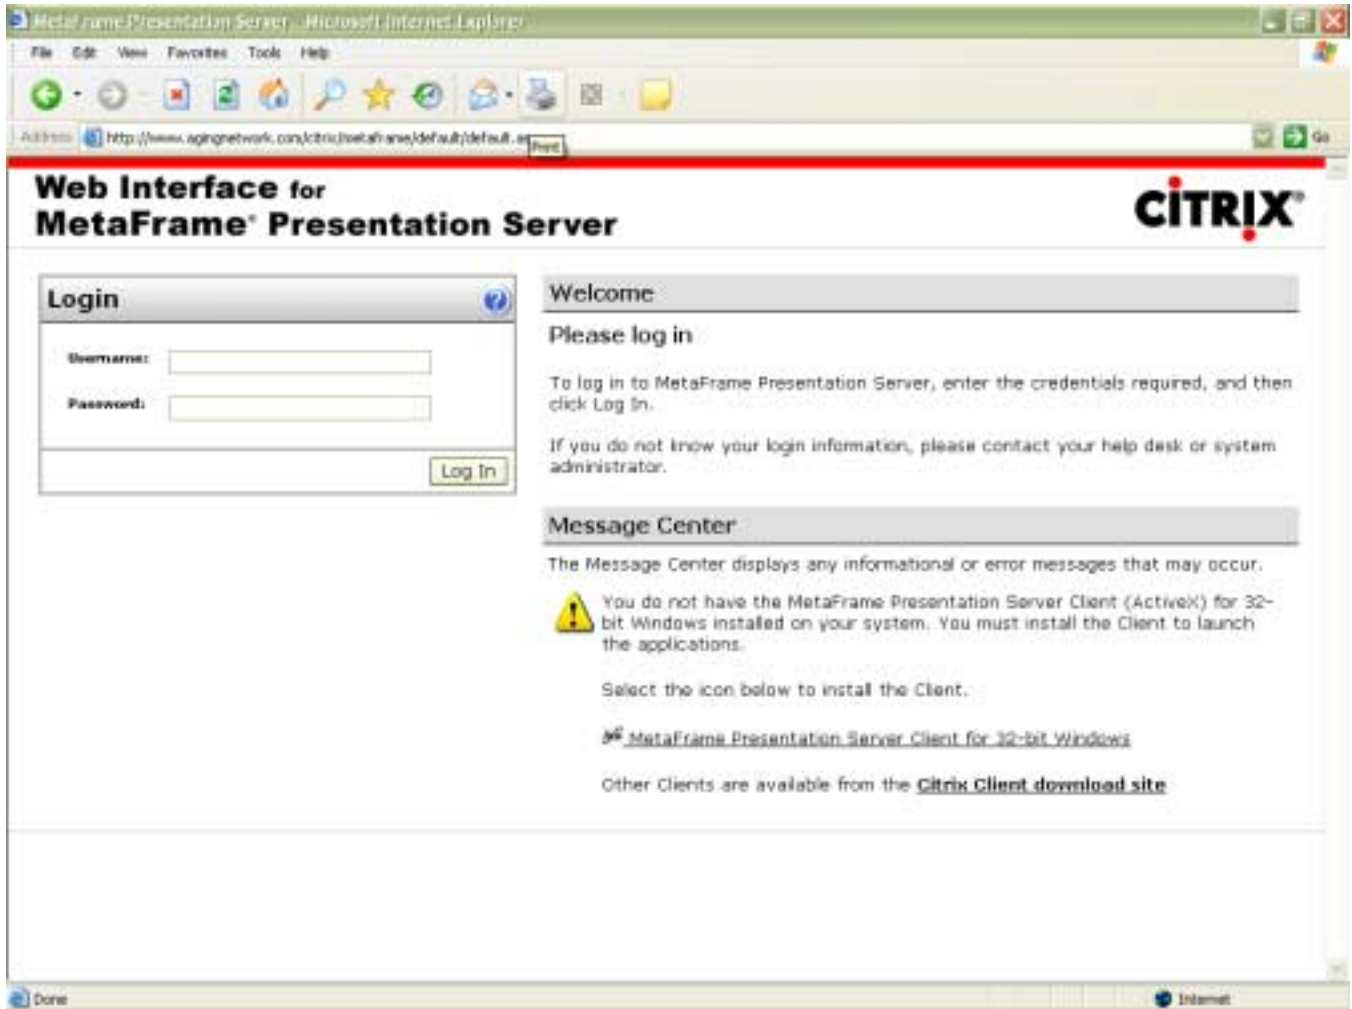

Type the following web address into your browser: <http://www.agingnetwork.com/>

Your screen will look like this:

Click on "AGINGNETWORK.COM LOGIN"

Your screen will look like this:

Click on the link for “MetaFrame Presentation Server Client for 32-bit Windows (you’ll find it under the Message Center on the lower right-hand side of your window.

When this window pops up:

Choose "Run"

When this screen comes up

Choose "Run" to install the Citrix client

When this screen comes up

Choose "Yes"

Next you will see this screen

Choose "Yes"